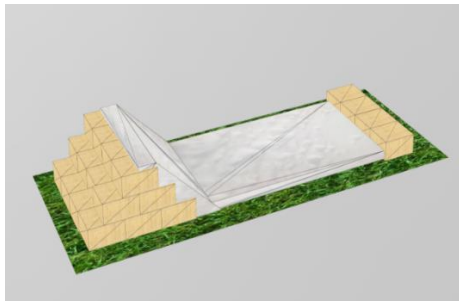

Snow thickness is approximately 6 inches to 12 inches.
 Minimum Order 10,000 Lbs. on Fridays & Sundays in **December only**
 Minimum Order 20,000 Lbs. on Saturdays **December only**

Play Area

Hill/Slide

Dimensions:
35"x14"x14"

Bale Price:
Rental Only: \$25/bale

Subject to change without notice

1 Lane Slide Quantity: 20 Bales of Hay

7,000 lbs. of Snow required.
Approx. 4 feet tall, 11 feet wide, 20-25 feet long

Price of Bales
Rental Only: \$500 approx.

2 Lane Slide Quantity: 28 Bales of Hay

10,000 lbs. of Snow required.
Approx. 4 feet tall, 14 feet wide, 20-25 feet long

Price of Bales
Rental Only: \$700 approx.

3 Lane Slide Quantity: 38 Bales of Hay

15,000 lbs. of Snow

Approx. 4 feet tall, 18 feet wide, 20-25 feet long

Price of Bales

Rental Only: \$950 approx.

Snow Mound Quantity: 6 bales of hay

Minimum 2 feet tall, 4' wide