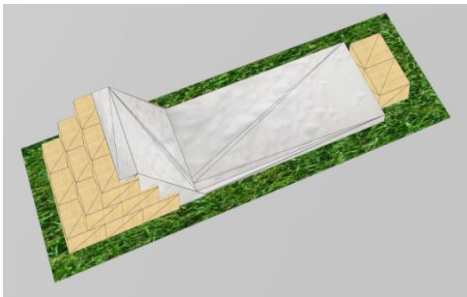

Prices are subject to change without notice.

Number Of Bags	Snow Amount	Price per Pound	Area Size	Total Cost	Special Indications
100	4,000 Pounds	20.0 Cents	15'x15'	\$ 800.00	Limited Delivery Area
250	10,000 Pounds	16.5 Cents	24'x20'	\$ 1,650.00	
375	15,000 Pounds	15.0 Cents	30'x24'	\$ 2,250.00	
500	20,000 Pounds	14.0 Cents	32'x30'	\$ 2,800.00	
750	30,000 Pounds	14.0 Cents	45'x25'	\$ 4,200.00	+ \$500 Delivery charge
1,000	40,000 Pounds	1375.0 Cents	60'x40'	\$5,500.00	+ \$500 Delivery charge

Snow thickness is approximately 6 inches to 12 inches.
 Minimum Order 10,000 Lbs. on Fridays & Sundays in **December only**
 Minimum Order 20,000 Lbs. on Saturdays **December only**

Play Area

Hill/Slide

You will need:

Amount of Snow

You will need:

Amount of Snow
 Bales of hay or Ice Express Slide? (Rental)
 Discs & Toboggans?

You could combine Play Area + Hill/Slide

IE 8 ft slide 10K Snow

Standard Hay Bale

Dimensions:
35"x14"x14"

Bale Price:
Rental Only: \$25/bale

Subject to change without notice

1 Lane Slide Quantity: 20 Bales of Hay

7,000 lbs. of Snow required.
Approx. 4 feet tall, 11 feet wide, 20-25 feet long